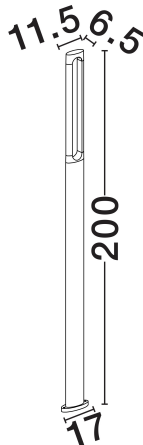

NOVA LUCE

PRODUCT DATASHEET

Version: 001

PRODUCT PHOTOGRAPH

GENERAL INFORMATION

Product Code	9030161
Collection	Outdoor
Product Category	Bollard
Product Family	Dira
Mounting Location	Ground
Application Environment	Outdoor
Specifications	N/A

DIMENSION & WEIGHT

LxWxH (cm)	L:11.5 W:6.5 H:200 cm
Cut out (cm)	N/A
Weight (Kgr)	3.2

TECHNICAL DRAWING

MATERIAL & COLOR

Product Color	Sandy Black
Body Material	Aluminium & Glass

APPLICATION & MOUNTING

Ambient Working Temp.	Max 45 oC
Type of Protection	IP65
Dimmable	No
Type of Dimming	N/A
Mounting type	Surface
Mounting Depth (cm)	N/A
Led Module Replaceable	No
Light Source	LED

NOVA LUCE S.A

Schimatari Viotias
32009, Greece

+30 22620 58 121
+30 22620 56 743

info@novaluce.com
www.novaluce.com